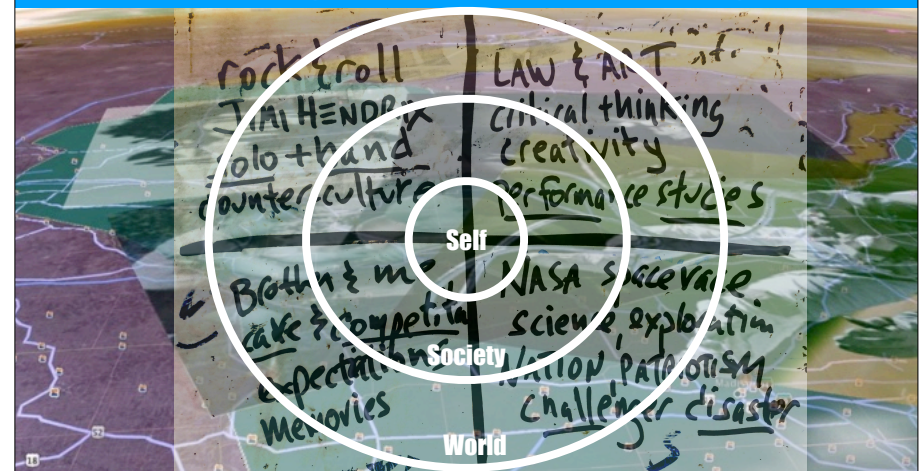

StudioLab Cosmogram

Cosmogram

Lifework Guidance Device

1. Identify a key/enigmatic event in each quadrant*
2. Describe key features or context
3. Note the hopes shaping each quad
4. Explore any tension or paradox
5. Cycle around, zoom in/out, reframe, etc.
6. Look for patterns, flashes of future

* Feel free to substitute in 'Religion,' 'Street,' etc.

StudioLab Cosmogram

Career Guidance Device

- Clarify Core Interests
- Connect Memories and Hopes
- Map Important Life Terrains
- Identify Power Sources
- Connect Micro and Macro
- Find Guidance for Life

College Essay Target

Compose a story across your three ecologies