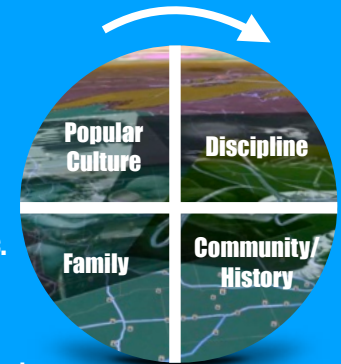

StudioLab Cosmogram

Cosmogram

Lifework Guidance Device

1. Identify a key/enigmatic event in each quadrant*
2. Describe key features or context
3. Note the hopes shaping each quad
4. Explore any tension or paradox
5. Cycle around, zoom in/out, reframe, etc.
6. Look for patterns, flashes of future

* Feel free to substitute in 'Religion,' 'Street,' etc.

StudioLab Cosmogram

Career Guidance Device

- Clarify Core Interests
- Connect Memories and Hopes
- Map Important Life Terrains
- Identify Power Sources
- Connect Micro and Macro
- Find Guidance for Life

College Essay Target

Compose a story across your three ecologies