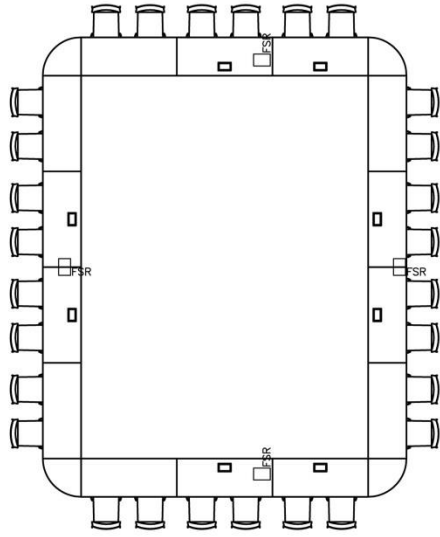

**Conference Center Standard Setup - 28 seats**

**Conference Center Alternate Setup - 48 seats**

LARGE CONFERENCE ARRANGEMENT

CONFERENCE BREAKOUT ARRANGEMENT USING ALL 16 CORNER TABLE PIECES