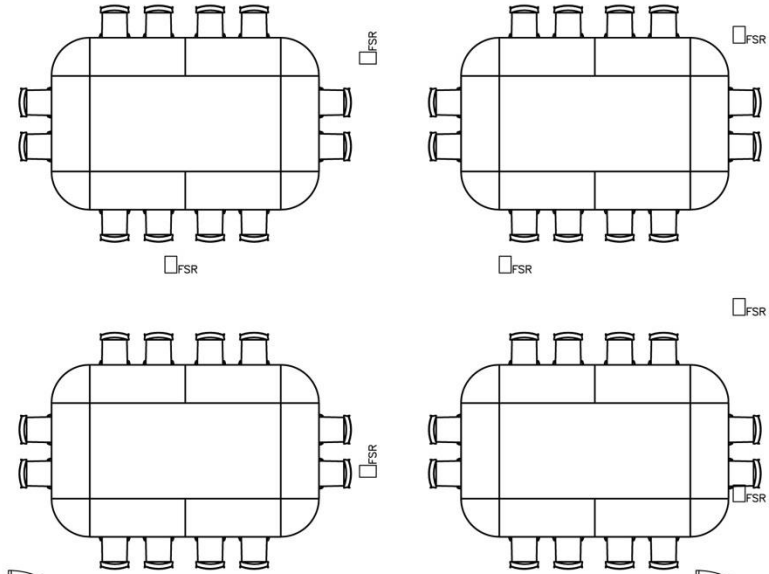

**Conference Center Standard Setup - 28 seats**

**Conference Center Alternate Setup - 48 seats**

LARGE CONFERENCE ARRANGEMENT

CONFERENCE BREAKOUT ARRANGEMENT USING ALL 16 CORNER TABLE PIECES