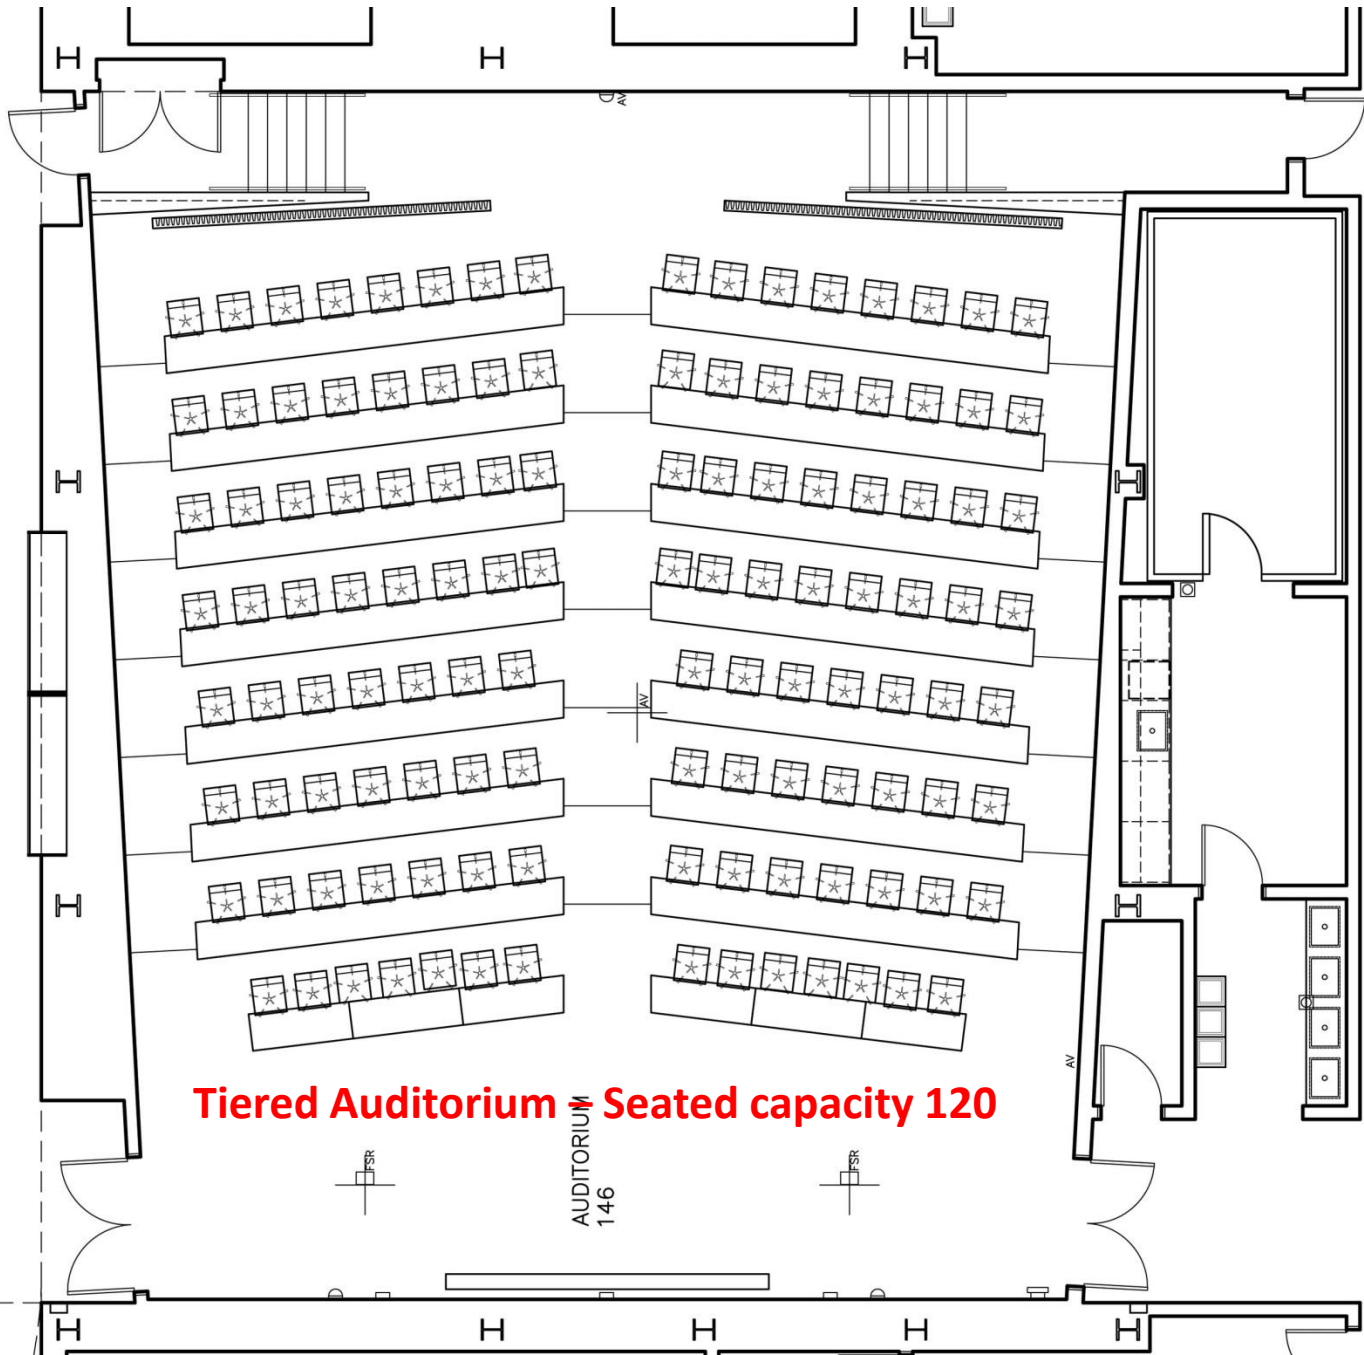

VALLEY LOBBY
10043

Tiered Auditorium Seated capacity 120

AUDITORIUM
146