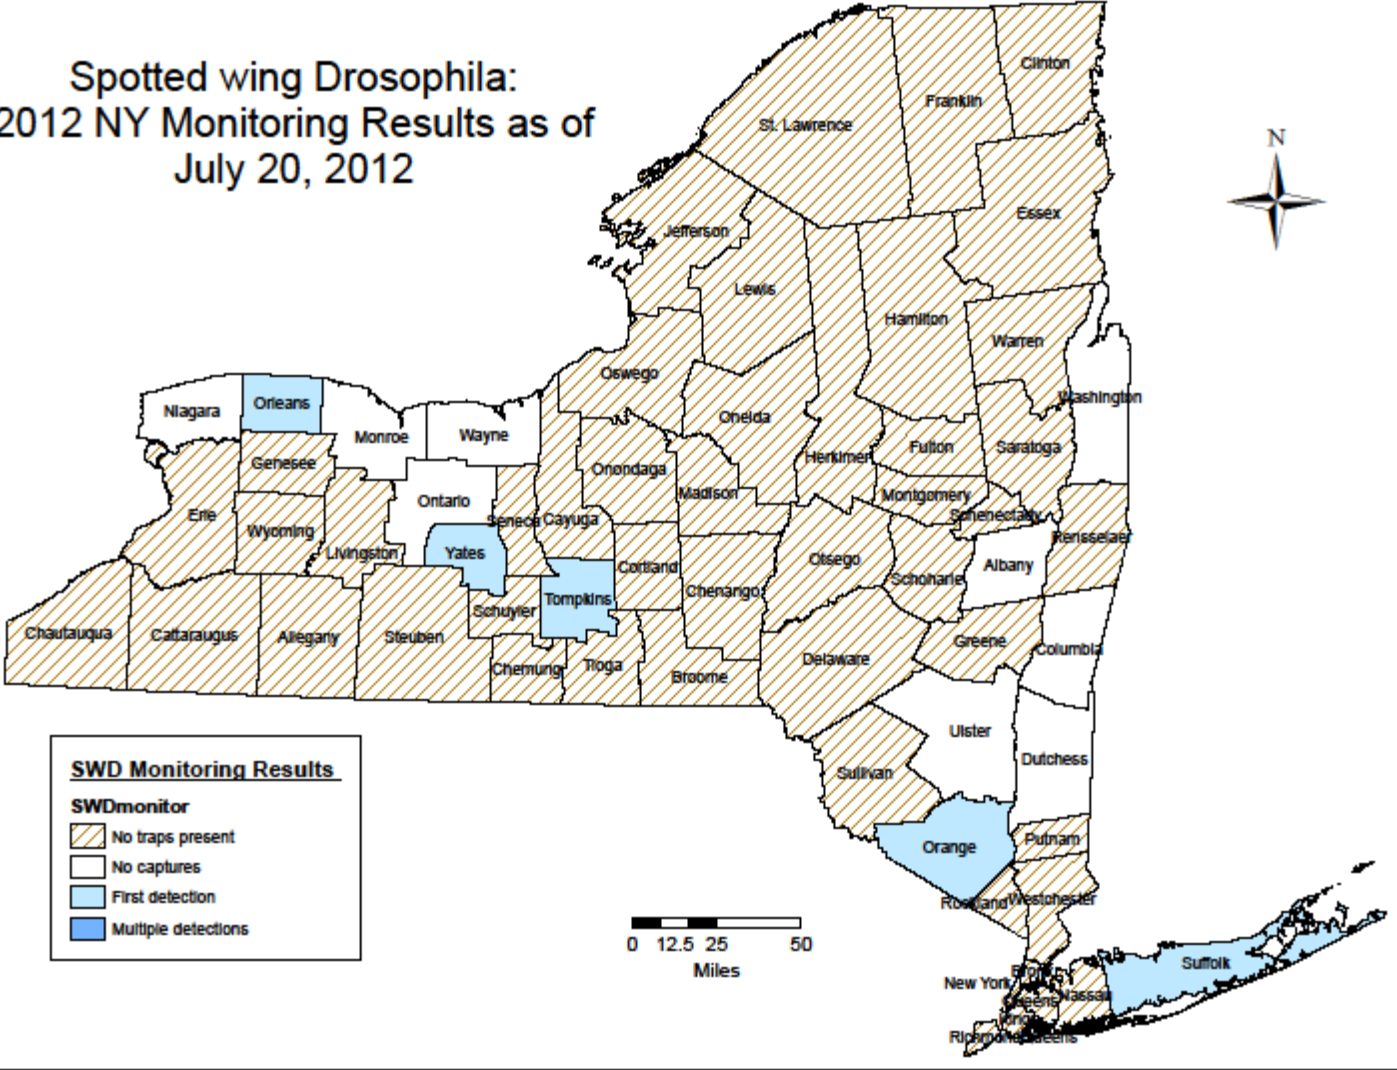

Spotted wing Drosophila: 2012 NY Monitoring Results as of July 20, 2012

Spotted wing Drosophila: 2012 NY Monitoring Results as of July 27, 2012

Spotted wing Drosophila: 2012 NY Monitoring Results as of August 3, 2012

SWD Monitoring Results

SWDmonitor

- No traps present
- No captures
- First detection
- Multiple detections

Spotted wing Drosophila: 2012 NY Monitoring Results as of August 10, 2012

Spotted wing Drosophila: 2012 NY Monitoring Results as of August 17, 2012

Spotted wing Drosophila: 2012 NY Monitoring Results as of August 24, 2012

Spotted wing Drosophila: 2012 NY Monitoring Results as of August 31, 2012

Spotted wing Drosophila: 2012 NY Monitoring Results as of September 7, 2012