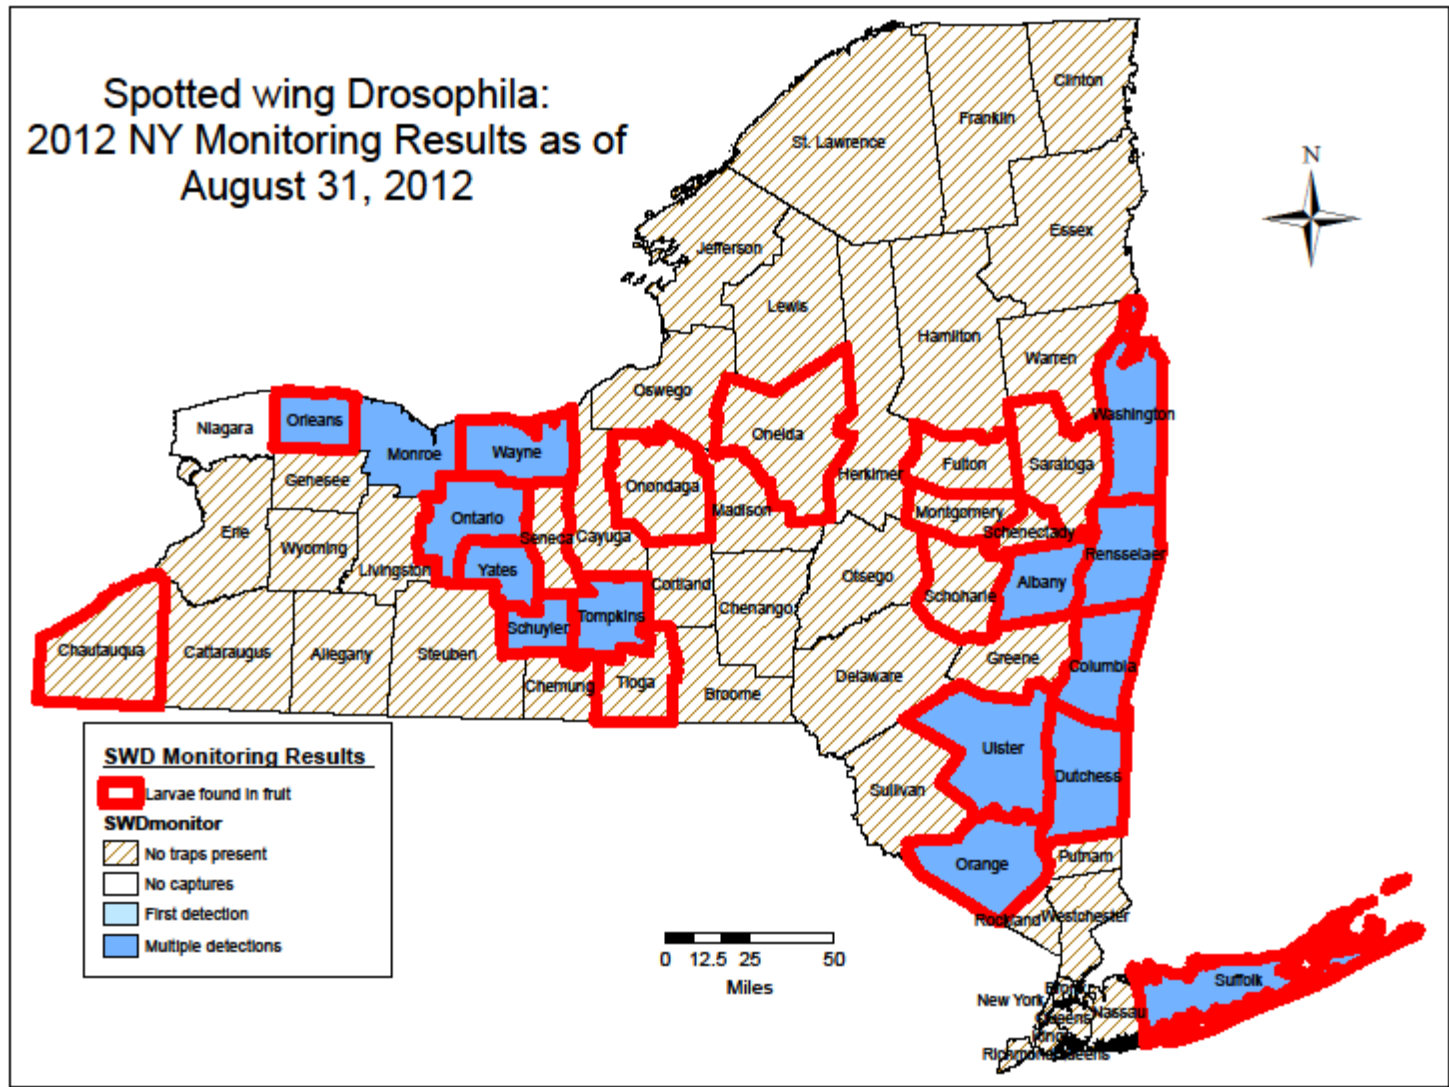

Spotted wing Drosophila: 2012 NY Monitoring Results as of July 20, 2012

Spotted wing Drosophila: 2012 NY Monitoring Results as of July 27, 2012

Spotted wing Drosophila: 2012 NY Monitoring Results as of August 3, 2012

SWD Monitoring Results

SWDmonitor

- No traps present
- No captures
- First detection
- Multiple detections

Spotted wing Drosophila: 2012 NY Monitoring Results as of August 10, 2012

Spotted wing Drosophila: 2012 NY Monitoring Results as of August 17, 2012

Spotted wing Drosophila: 2012 NY Monitoring Results as of August 24, 2012

Spotted wing Drosophila: 2012 NY Monitoring Results as of August 31, 2012

Spotted wing Drosophila: 2012 NY Monitoring Results as of September 7, 2012