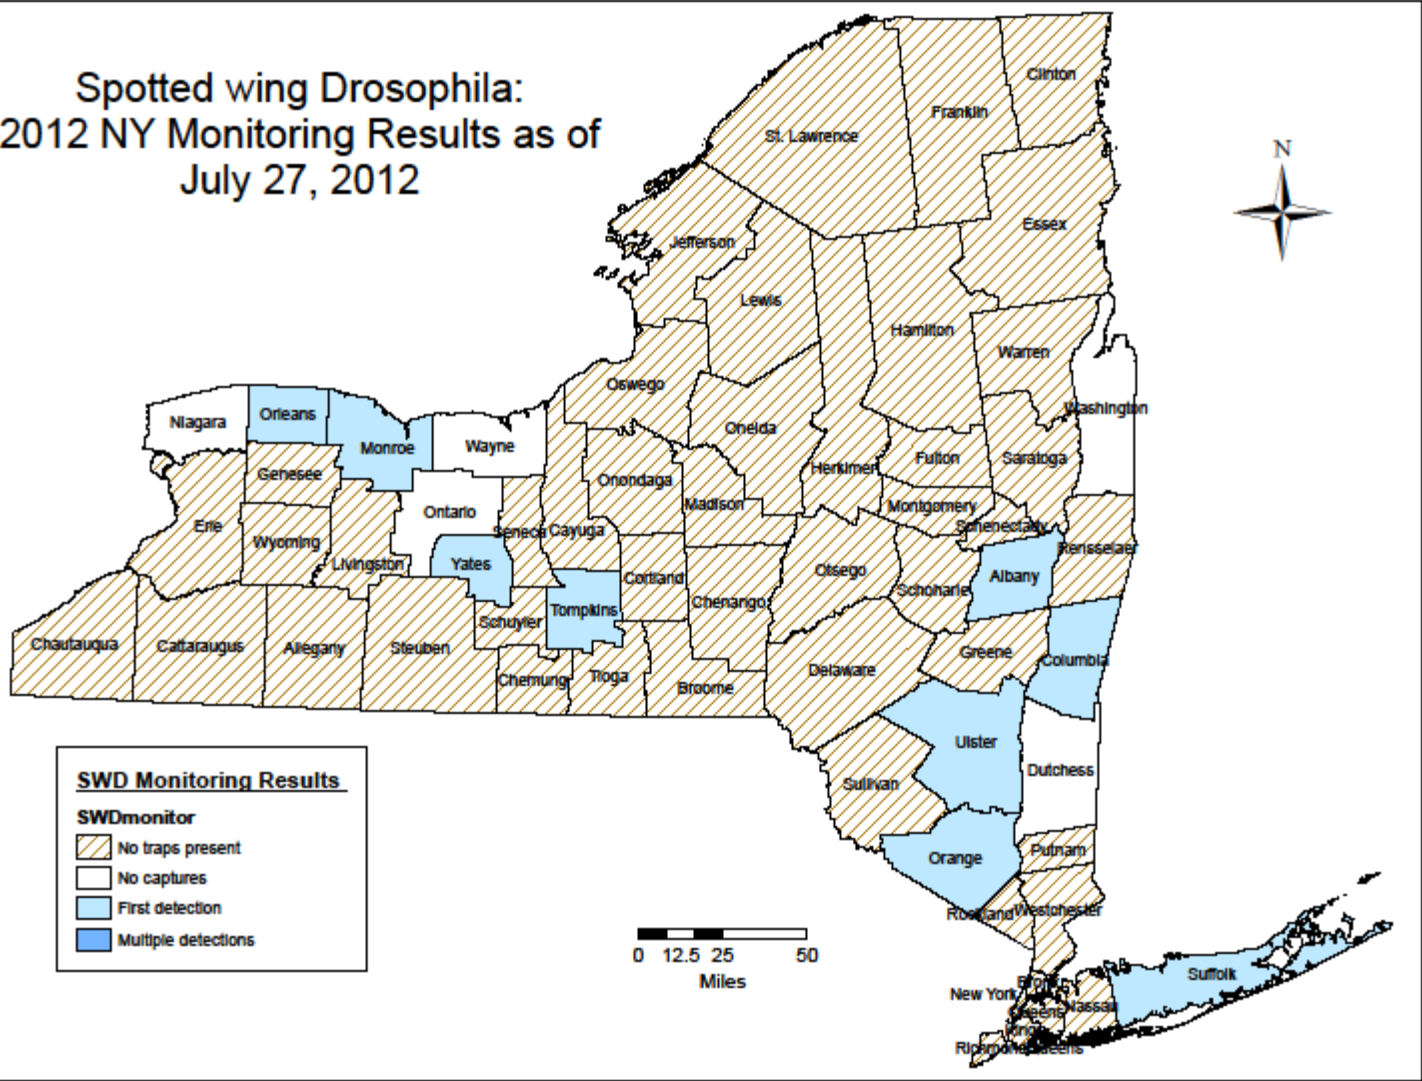

Spotted wing Drosophila: 2012 NY Monitoring Results as of July 20, 2012

Spotted wing Drosophila: 2012 NY Monitoring Results as of July 27, 2012

Spotted wing Drosophila: 2012 NY Monitoring Results as of August 3, 2012

SWD Monitoring Results

SWDmonitor

- No traps present
- No captures
- First detection
- Multiple detections

Spotted wing Drosophila: 2012 NY Monitoring Results as of August 10, 2012

Spotted wing Drosophila: 2012 NY Monitoring Results as of August 17, 2012

Spotted wing Drosophila: 2012 NY Monitoring Results as of August 24, 2012

Spotted wing Drosophila: 2012 NY Monitoring Results as of August 31, 2012

Spotted wing Drosophila: 2012 NY Monitoring Results as of September 7, 2012