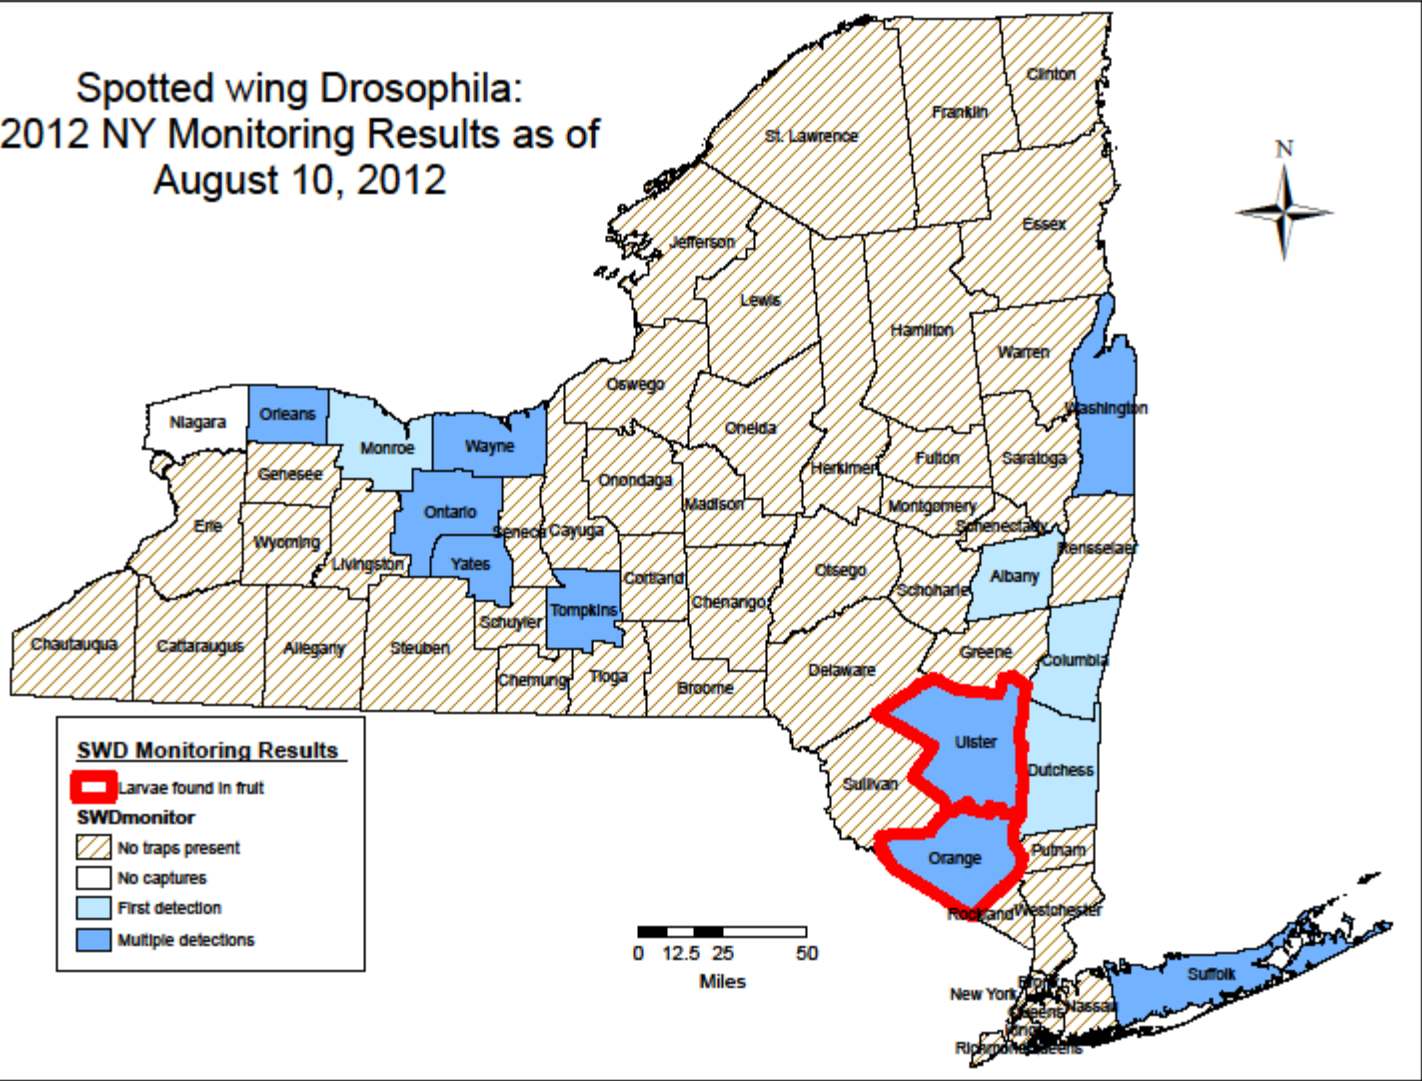

Spotted wing Drosophila: 2012 NY Monitoring Results as of July 20, 2012

Spotted wing Drosophila: 2012 NY Monitoring Results as of July 27, 2012

Spotted wing Drosophila: 2012 NY Monitoring Results as of August 3, 2012

SWD Monitoring Results

SWDmonitor

- No traps present
- No captures
- First detection
- Multiple detections

Spotted wing Drosophila: 2012 NY Monitoring Results as of August 10, 2012

Spotted wing Drosophila: 2012 NY Monitoring Results as of August 17, 2012

Spotted wing Drosophila: 2012 NY Monitoring Results as of August 24, 2012

Spotted wing Drosophila: 2012 NY Monitoring Results as of August 31, 2012

Spotted wing Drosophila: 2012 NY Monitoring Results as of September 7, 2012