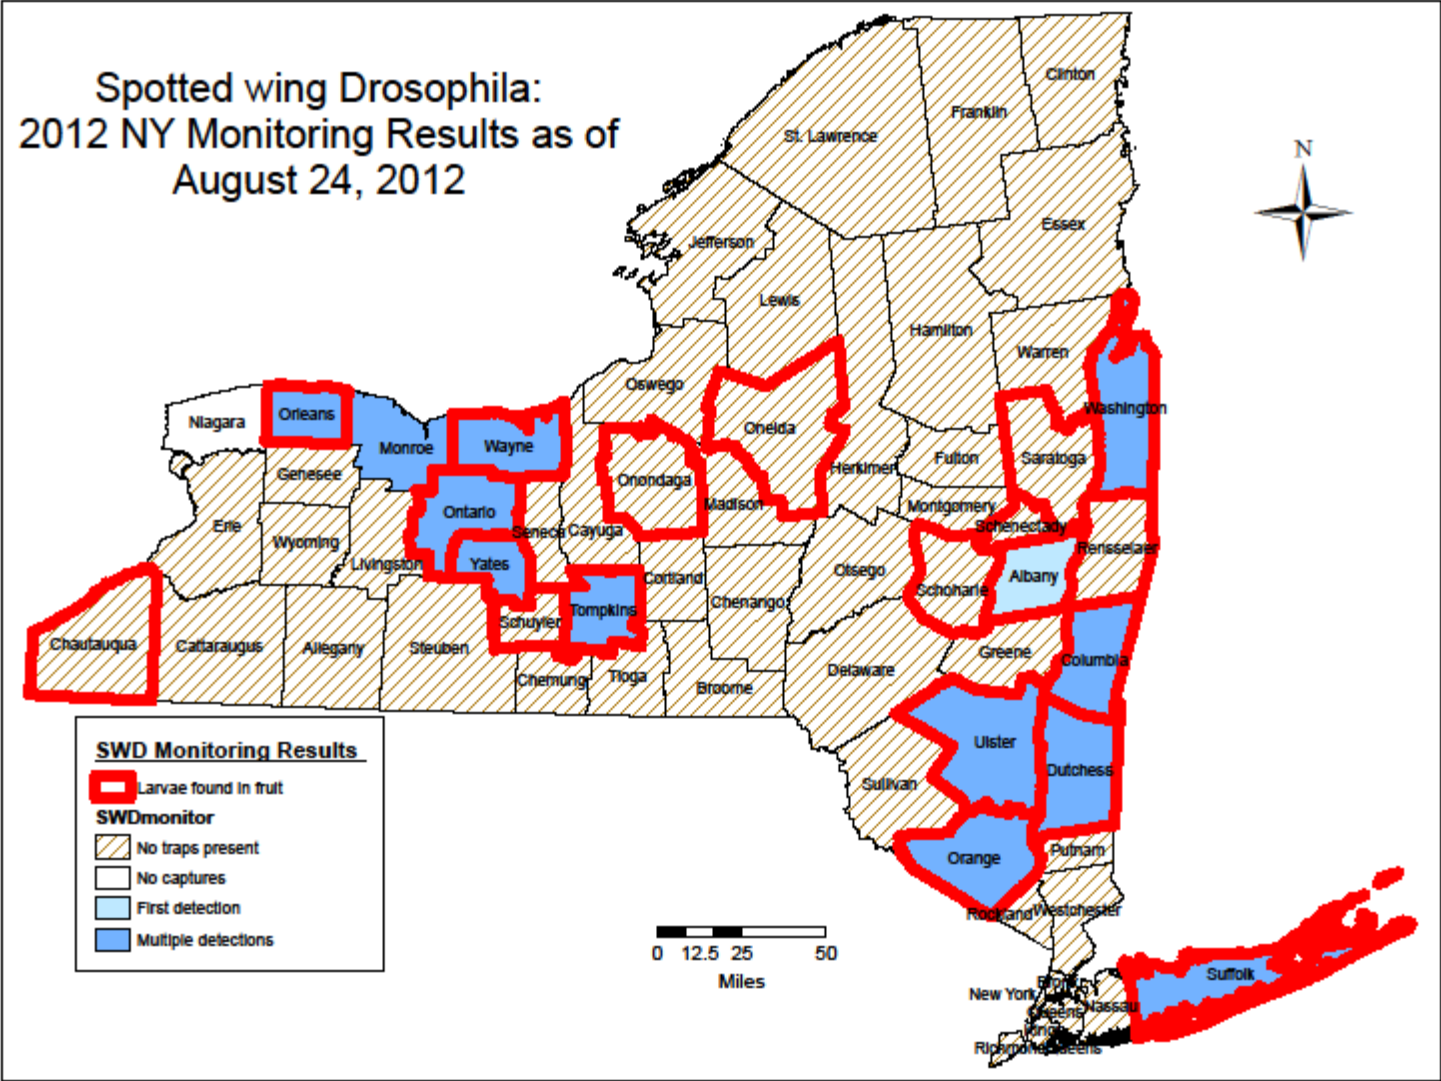

Spotted wing Drosophila: 2012 NY Monitoring Results as of July 20, 2012

Spotted wing Drosophila: 2012 NY Monitoring Results as of July 27, 2012

Spotted wing Drosophila: 2012 NY Monitoring Results as of August 3, 2012

SWD Monitoring Results

SWDmonitor

- No traps present
- No captures
- First detection
- Multiple detections

Spotted wing Drosophila: 2012 NY Monitoring Results as of August 10, 2012

Spotted wing Drosophila: 2012 NY Monitoring Results as of August 17, 2012

Spotted wing Drosophila: 2012 NY Monitoring Results as of August 24, 2012

Spotted wing Drosophila: 2012 NY Monitoring Results as of August 31, 2012

Spotted wing Drosophila: 2012 NY Monitoring Results as of September 7, 2012

Spotted wing Drosophila: 2012 NY Monitoring Results as of September 14, 2012