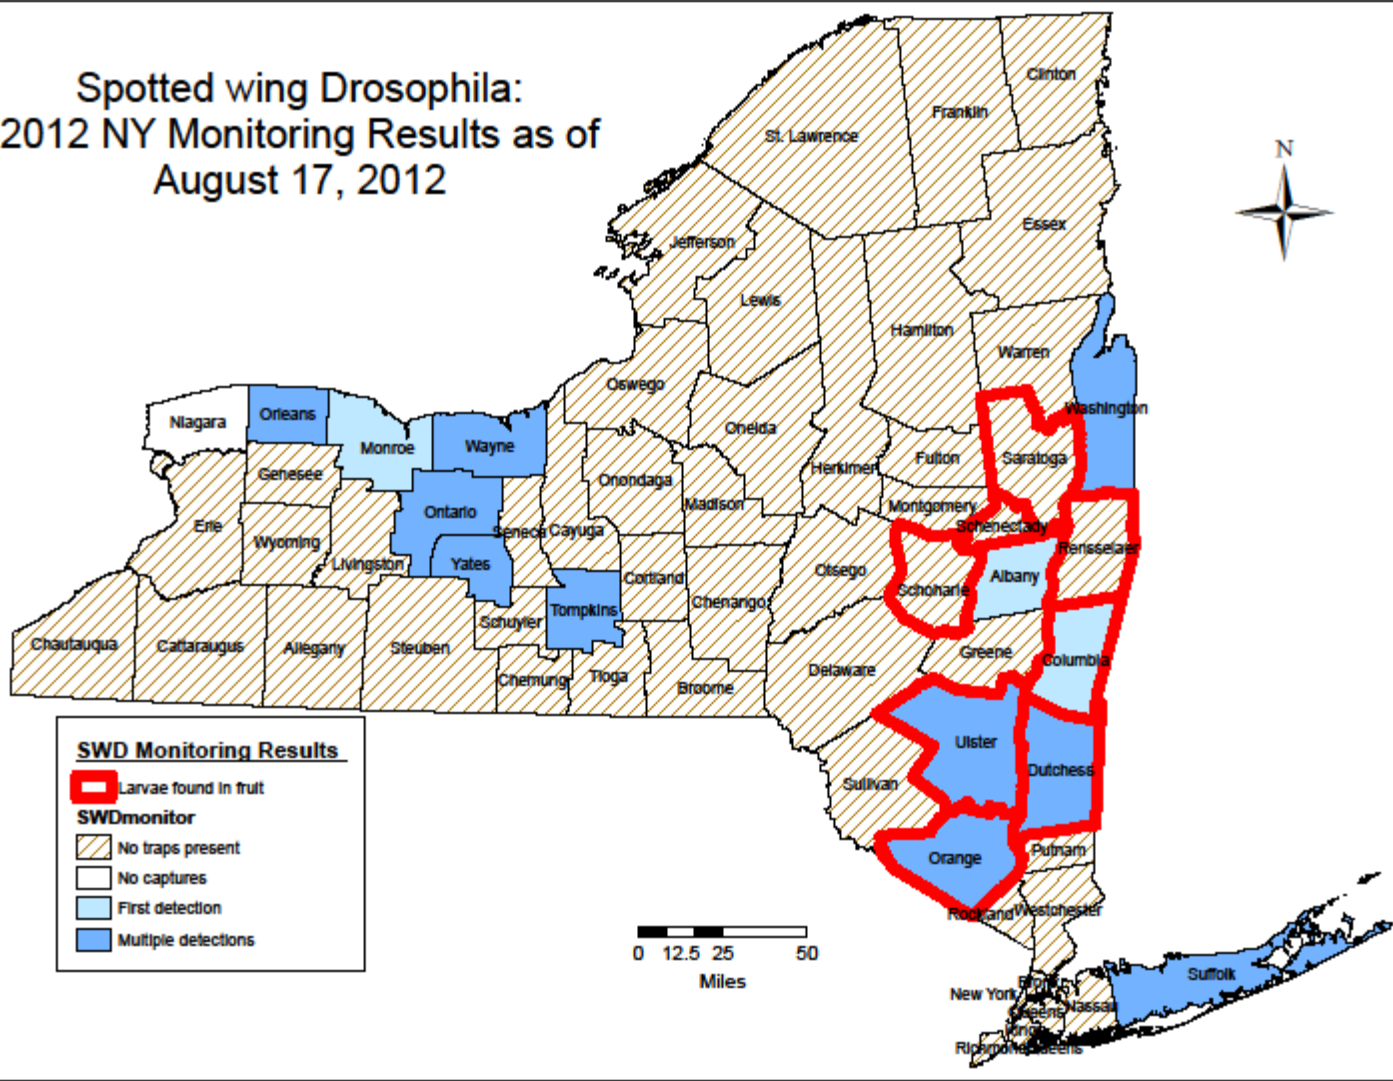

Spotted wing Drosophila: 2012 NY Monitoring Results as of July 20, 2012

Spotted wing Drosophila: 2012 NY Monitoring Results as of July 27, 2012

Spotted wing Drosophila: 2012 NY Monitoring Results as of August 3, 2012

SWD Monitoring Results

SWDmonitor

- No traps present
- No captures
- First detection
- Multiple detections

Spotted wing Drosophila: 2012 NY Monitoring Results as of August 10, 2012

Spotted wing Drosophila: 2012 NY Monitoring Results as of August 17, 2012

Spotted wing Drosophila: 2012 NY Monitoring Results as of August 24, 2012

Spotted wing Drosophila: 2012 NY Monitoring Results as of August 31, 2012

Spotted wing Drosophila: 2012 NY Monitoring Results as of September 7, 2012

Spotted wing Drosophila: 2012 NY Monitoring Results as of September 14, 2012