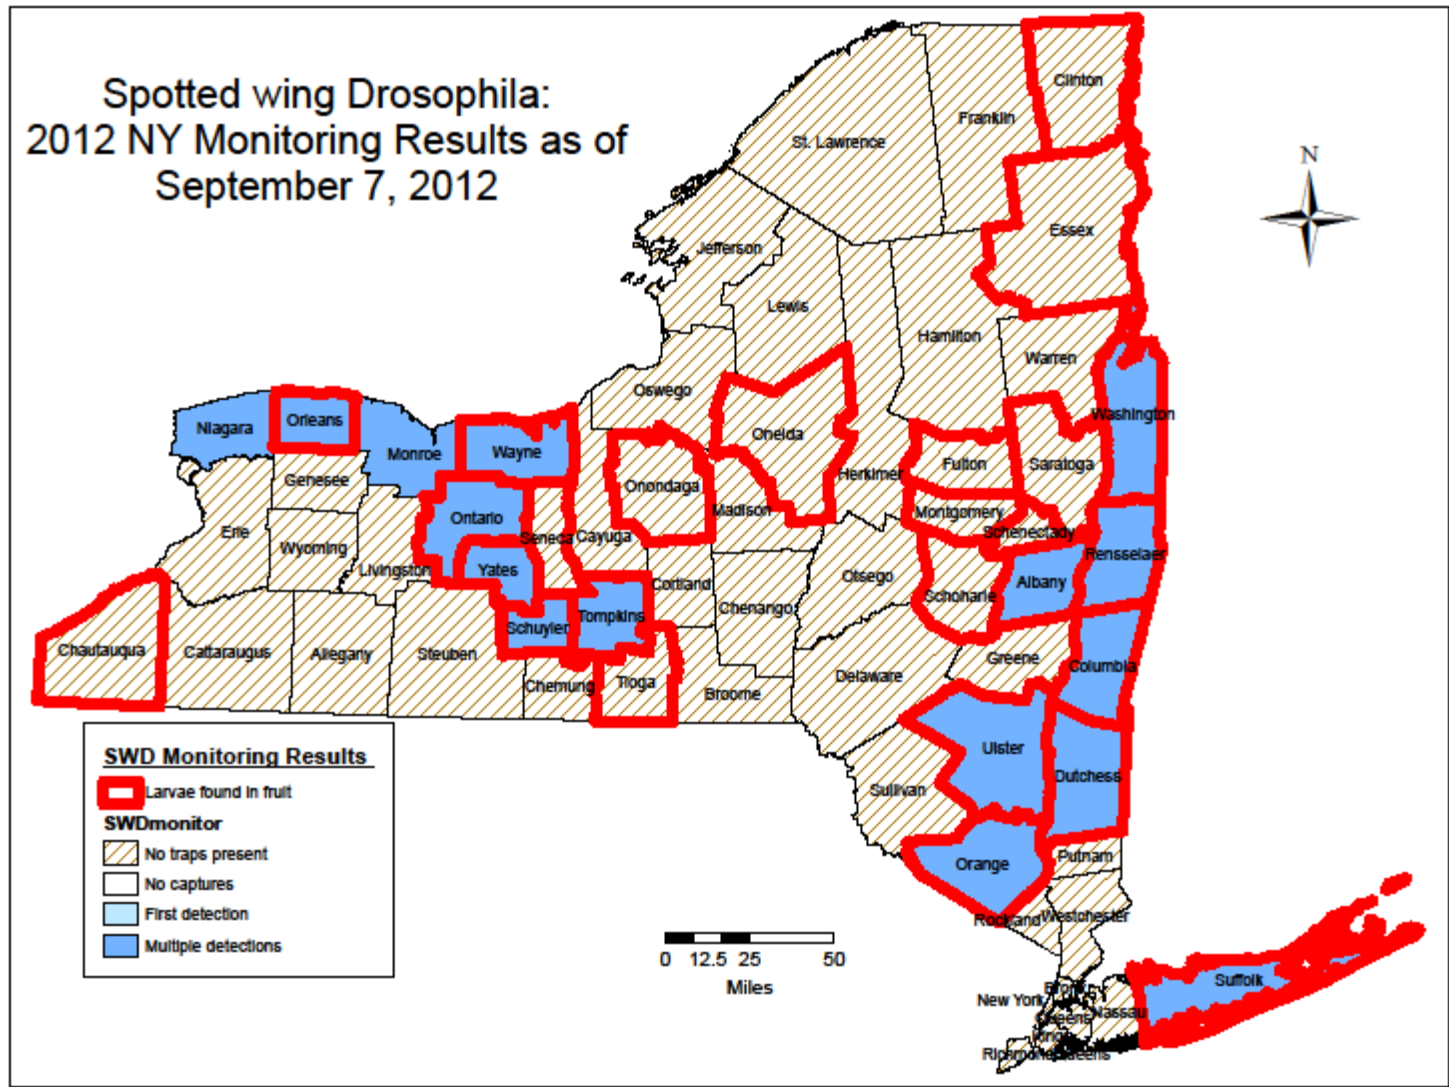

Spotted wing Drosophila: 2012 NY Monitoring Results as of July 20, 2012

Spotted wing Drosophila: 2012 NY Monitoring Results as of July 27, 2012

Spotted wing Drosophila: 2012 NY Monitoring Results as of August 3, 2012

SWD Monitoring Results

SWDmonitor

- No traps present
- No captures
- First detection
- Multiple detections

Spotted wing Drosophila: 2012 NY Monitoring Results as of August 10, 2012

Spotted wing Drosophila: 2012 NY Monitoring Results as of August 17, 2012

Spotted wing Drosophila: 2012 NY Monitoring Results as of August 24, 2012

Spotted wing Drosophila: 2012 NY Monitoring Results as of August 31, 2012

Spotted wing Drosophila: 2012 NY Monitoring Results as of September 7, 2012

Spotted wing Drosophila: 2012 NY Monitoring Results as of September 14, 2012