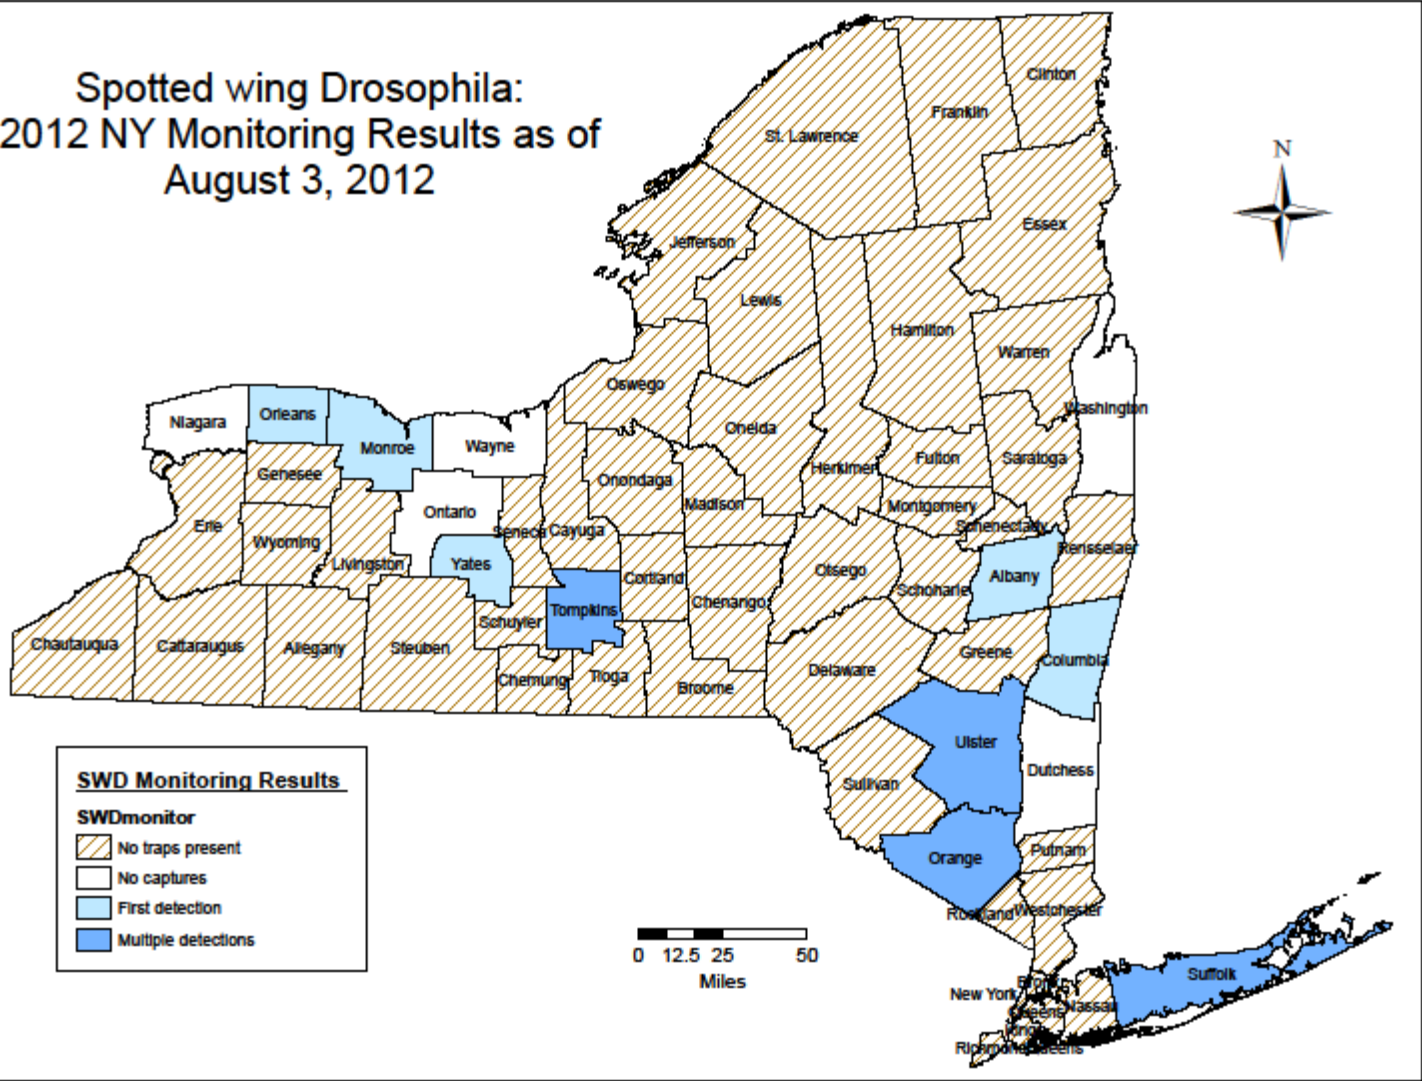

Spotted wing Drosophila: 2012 NY Monitoring Results as of July 20, 2012

Spotted wing Drosophila: 2012 NY Monitoring Results as of July 27, 2012

Spotted wing Drosophila: 2012 NY Monitoring Results as of August 3, 2012

SWD Monitoring Results

SWDmonitor

- No traps present
- No captures
- First detection
- Multiple detections

Spotted wing Drosophila: 2012 NY Monitoring Results as of August 10, 2012

Spotted wing Drosophila: 2012 NY Monitoring Results as of August 17, 2012

Spotted wing Drosophila: 2012 NY Monitoring Results as of August 24, 2012

Spotted wing Drosophila: 2012 NY Monitoring Results as of August 31, 2012

Spotted wing Drosophila: 2012 NY Monitoring Results as of September 7, 2012