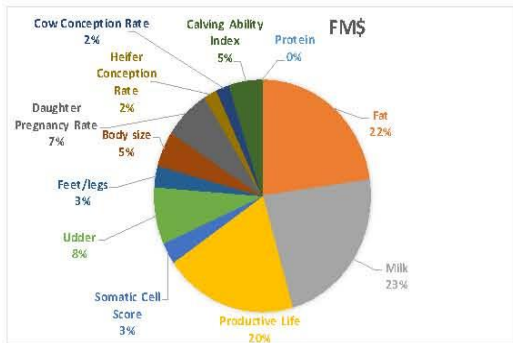

May 2016

What are these merits?

These specialized indexes are a great tool for operations that are targeting different milk markets. They are specially designed spin-offs of the overall merit that help select the best cows to produce for specific markets.

TOP BULL FOR CM,FM and GM

MR MOGUL DELTA1427-ET

899 CM\$

842 FM\$

840 GM\$

RAZING MERIT

What are these merits?

These specialized indexes are a great tool for operations that are targeting different milk markets. They are specially designed spin-offs of Net Merit that help select the best cows to produce for specific markets.

TOP BULL FOR CM,FM and GM

MR MOGUL DELTA1427-ET

899 CM\$

842 FM\$

840 GM\$

“...comprehensive selection indexes designed to improve the lifetime economic merit of cows in commercial dairy herds” -Virginia Cooperative Extension