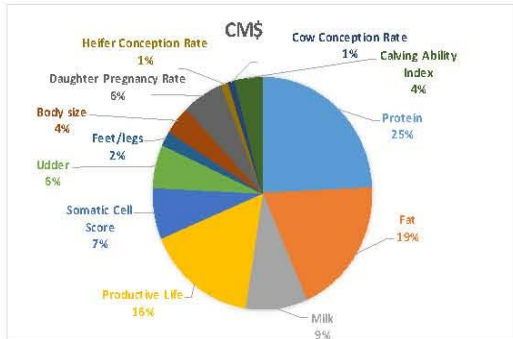

May 2016

What are these merits?

These specialized indexes are a great tool for operations that are targeting different milk markets. They are specially designed spin-offs of the overall merit that help select the best cows to produce for specific markets.

TOP BULL FOR CM,FM and GM

MR MOGUL DELTA1427-ET

899 CM\$

842 FM\$

840 GM\$

RAZING MERIT

What are these merits?

These specialized indexes are a great tool for operations that are targeting different milk markets. They are specially designed spin-offs of Net Merit that help select the best cows to produce for specific markets.

TOP BULL FOR CM,FM and GM

MR MOGUL DELTA1427-ET

899 CM\$

842 FM\$

840 GM\$

“...comprehensive selection indexes designed to improve the lifetime economic merit of cows in commercial dairy herds” -Virginia Cooperative Extension