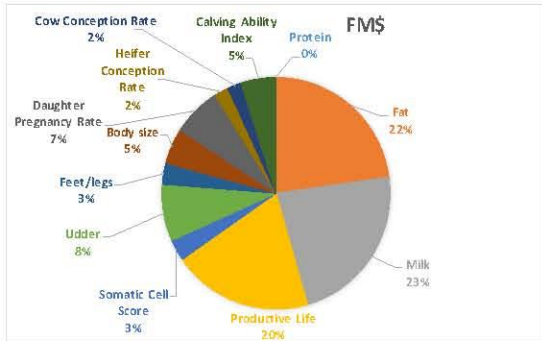

CHEESE MERIT, FLUID MERIT, GRAZING MERIT

What are these merits?

These specialized indexes are a great tool for operations that are targeting different milk markets. They are specially designed spin-offs of net merit that help select the best cows to produce for specific markets.

...different milk markets. They are specially designed spin-offs of merit that help select the best cows to produce for specific markets.

TOP BULL FOR CM,FM and GM

MR MOGUL DELTA1427-ET

899 CM\$

842 FM\$

840 GM\$