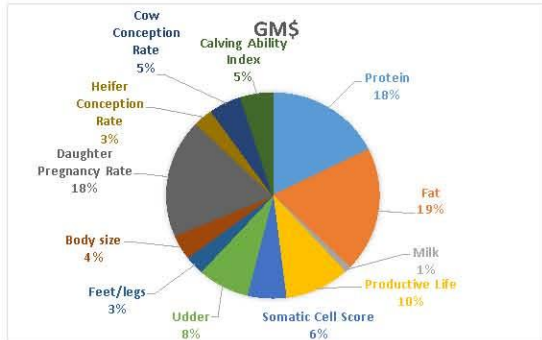

CHEESE MERIT, FLUID MERIT, GRAZING MERIT

What are these merits?

These specialized indexes are a great tool for operations that are targeting different milk markets. They are specially designed spin-offs of net merit that help select the best cows to produce for specific markets.

...different milk markets. They are specially designed spin-offs of merit that help select the best cows to produce for specific markets.

TOP BULL FOR CM,FM and GM

MR MOGUL DELTA1427-ET

899 CM\$

842 FM\$

840 GM\$