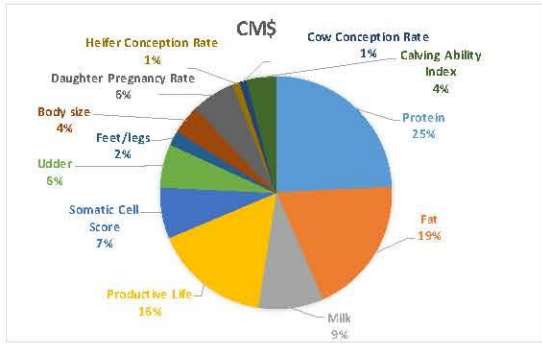

CHEESE MERIT, FLUID MERIT, GRAZING MERIT

What are these merits?

These specialized indexes are a great tool for operations that are targeting different milk markets. They are specially designed spin-offs of net merit that help select the best cows to produce for specific markets.

...different milk markets. They are specially designed spin-offs of merit that help select the best cows to produce for specific markets.

TOP BULL FOR CM,FM and GM

MR MOGUL DELTA1427-ET

899 CM\$

842 FM\$

840 GM\$