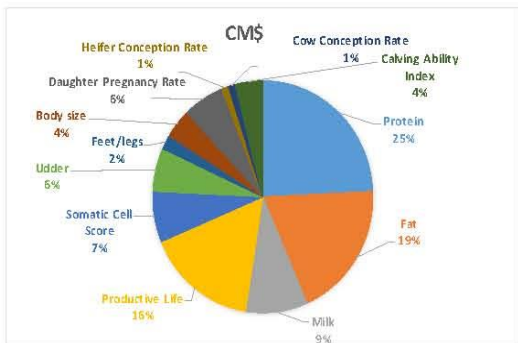

UDSA Evaluations for Available Holstein Sires Sorted by Net Merit April 2015 [Online] Available from <https://www.cdcb.us/dynamic/>

HEESE MERIT, FLUID MERIT, RAZING MERIT

Ben Smith

ANSC 3310 Applied Dairy Cattle Genetics

May 2016

What are these merits?

These specialized indexes are a great tool for operations that are targeting different milk markets. They are specially designed spin-offs of the overall merit that help select the best cows to produce for specific markets.