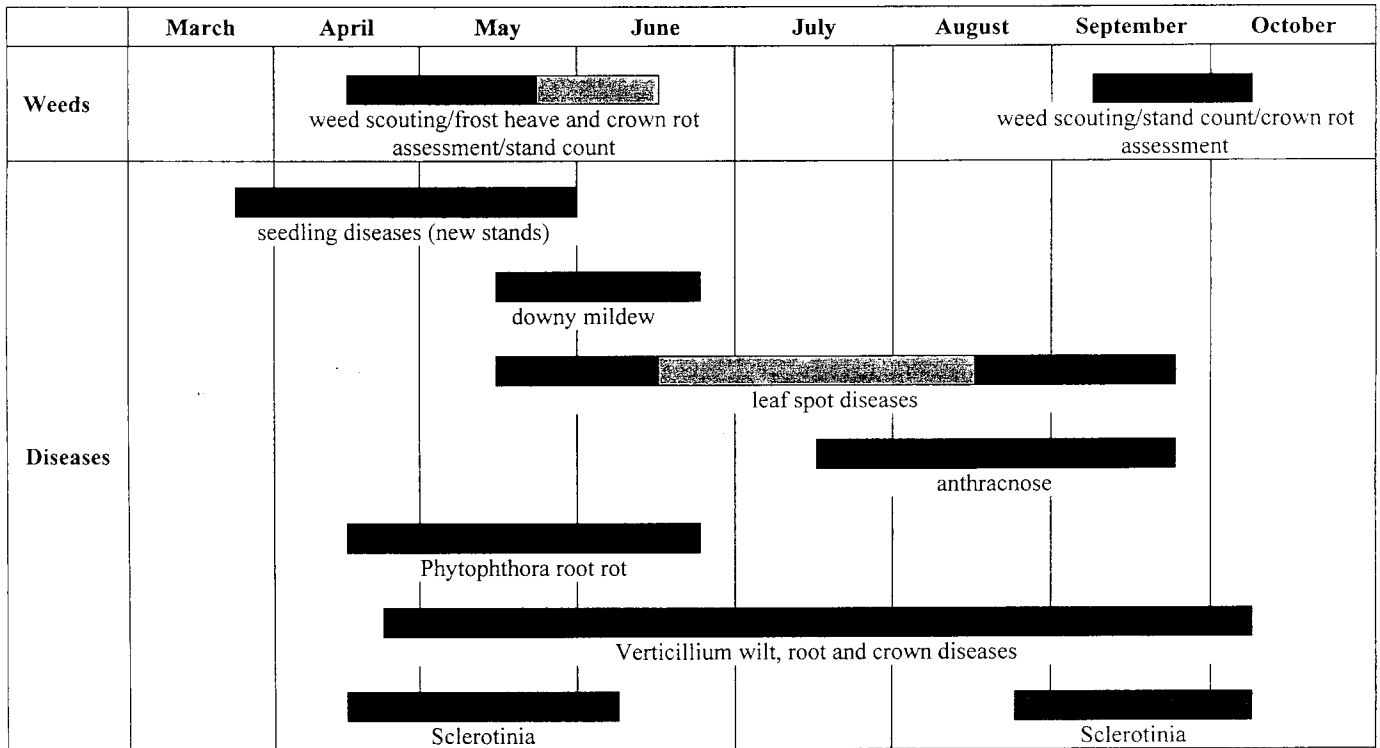

Figure 4.8.1. Alfalfa IPM scouting calendar.

2016 CORNELL GUIDE FOR INTEGRATED FIELD CROP MANAGEMENT

Figure 4.8.1. Alfalfa IPM scouting calendar.

Key:  Preferred  May vary with season