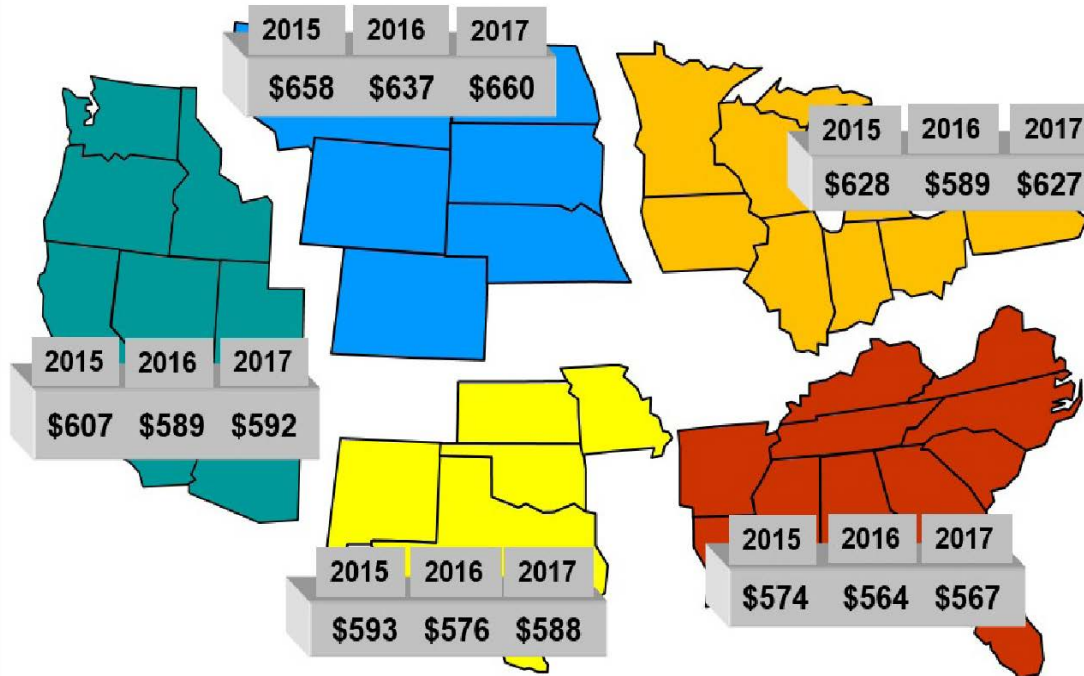

Regional Cash Cow Costs

Average Cow/Calf Profit (Loss) Cash Costs Only